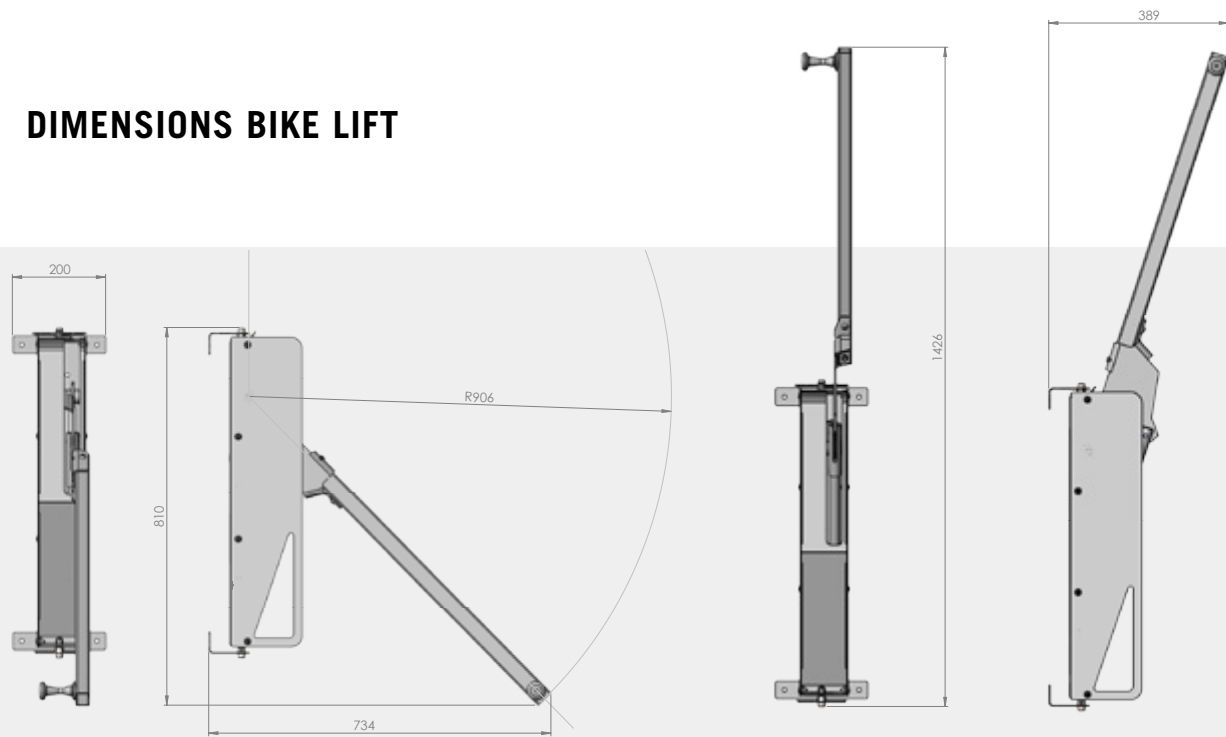

# BIKE LIFT

Strong and efficient bike lifting

The BIKE LIFT enables an ergonomic and space-saving storage of bikes on the wall. It lifts and fixes bikes of different types and sizes easily and effortlessly in an upright position. For a minimal space requirement, the bike can also be turned to the wall with the help of the clever swivel mechanism.

## BIKE LIFT

swivel mechanism  
to place bikes by the wall for additional space savings

## DIMENSIONS BIKE LIFT

The efficient and powerful BIKE LIFT for a space-saving storage of bike in perpendicular position on the wall.

|        | Capacity*      | Item-No. |       |
|--------|----------------|----------|-------|
| BIKE   | 1 (max. 30 kg) | 1082365  | *Bike |
| E-BIKE | 1              | 1082366  |       |